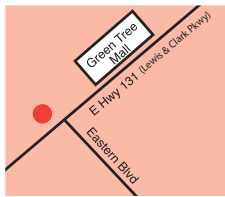

**CHARLESTOWN RD (IN)**  
2860 Charlestown Rd, 47150  
(812) 542-0653  
M-Th: 9-4, F: 9-6, S: 9-12

**CLARKSVILLE (IN)**  
227 E. Lewis & Clark Pkwy, 47129  
(812) 945-0635  
M-Th: 9-4, F: 9-6, S: 9-12

**JEFFERSONVILLE (IN)**  
3230 E. 10th Street, 47130  
(812) 285-9080  
M-Th: 9-4, F: 9-6