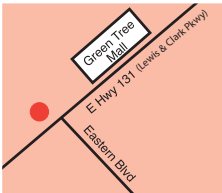

CHARLESTOWN RD (IN)
2860 Charlestown Rd, 47150
(812) 542-0653
M-Th: 9-4, F: 9-6, S: 9-12

CLARKSVILLE (IN)
227 E. Lewis & Clark Pkwy, 47129
(812) 945-0635
M-Th: 9-4, F: 9-6, S: 9-12

JEFFERSONVILLE (IN)
3230 E. 10th Street, 47130
(812) 285-9080
M-Th: 9-4, F: 9-6